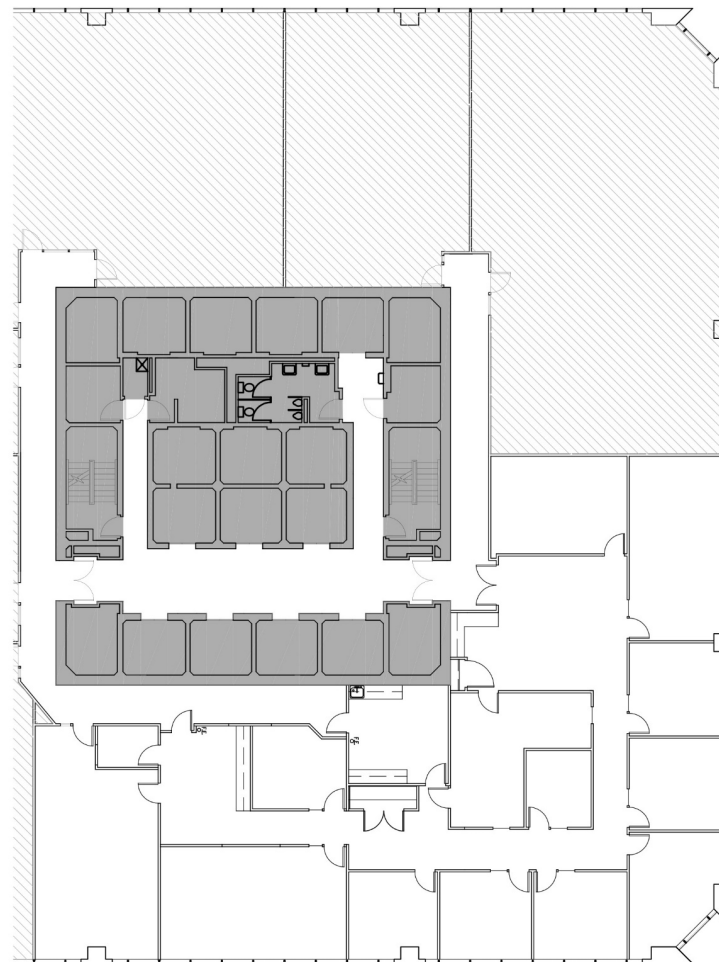

ONE UNION SQUARE

Suite

1910

RSF 6,414

Contact

Mark Barbieri
Executive Vice President
206-613-5316
mbarbieri@waholdings.com

Tim Holt
Senior Vice President
206-613-5330
tholt@waholdings.com

Proudly Managed by: WASHINGTON HOLDINGS